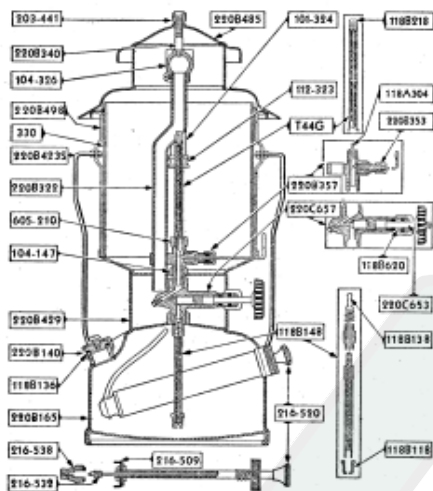

## INSTANT-LITE LANTERNS

Model Nos. 220B, 220BX, 228B and 228C

**INSTANT-LITE LANTERNS**  
**Model Nos. 220B, 220BX and 228B**

| Order by Number | Part Name   | Net Retail Price |
|-----------------|---|------------------|
| T44G            | Generator & Gas Tip Cleaning Needle (Less Jamb Nut) (Gas Tip Marked "V") Model Nos. 220B, 220BX, 228B.. | \$ .50           |
| 101-324         | Burner Tube. Model Nos. 220B, 220BX, 228B.....  | .21              |
| 104-147         | Handle Lock Nut. Model Nos. 220B, 220BX, 228B.....  | .06              |
| 104-326         | Mixing Chamber. Model Nos. 220B, 220BX, 228B.....   | .54              |
| 112-323         | Burner Cap & Screen. Model Nos. 220B, 220BX, 228B..   | .18              |
| 118A304         | Eccentric Block. Model Nos. 220B, 220BX, 228B.....  | .09              |
| 118B118         | Fuel Tip (Marked "AB"). Model Nos. 220B, 220BX, 228B.   | .09              |
| 118B136         | Filler Plug Gasket. Model Nos. 220B, 220BX, 228B.....   | .03              |
| 118B138         | Fuel Tip Cleaning Needle. Model Nos. 220B, 220BX, 228B  | .18              |
| 118B148         | Fuel & Air Wire Complete (Fuel Tip Marked "AB"). Model Nos. 220B, 220BX, 228B.....                      | .81              |
| 118B218         | Gas Tip (Marked "V"). Model Nos. 220B, 220BX, 228B.   | .09              |
| 118B620         | Valve Stem Packing. Model Nos. 220B, 220BX, 228B....  | .03              |
| 203-441         | Ventilator Ball Nut. Model Nos. 220B, 220BX, 228B....   | .12              |
| 216-509         | Pump Leather. Model Nos. 220B, 220BX, 228B.....   | .06              |
| 216-520         | Pump Plunger Complete (Less Air Stem). Model Nos. 220B, 220BX, 228B.....                                | .66              |
| 216-532         | Air Stem. Model Nos. 220B, 220BX, 228B.....   | .21              |
| 216-538         | Check Valve. Model Nos. 220B, 220BX, 228B.....  | .21              |
| 220B140         | Filler Plug Complete. Model Nos. 220B, 220BX, 228B....  | .54              |
| 220B165         | Fount Complete. Model Nos. 220B, 220BX, 228B.....   | 4.95             |
| 220B322         | Air Intake Tube. Model Nos. 220B, 220BX, 228B.....  | .54              |
| 220B340         | Ventilator Rod. Model Nos. 220B, 220BX, 228B.....   | .12              |
| 220B353         | Tip Cleaner Stem Packed. Model Nos. 220B, 220BX, 228B   | .33              |
| 220B357         | Gas Tip Cleaner, Complete Assembly. Model Nos. 220B, 220BX, 228B .....                                  | .81              |
| 220B423S        | Ball. Model Nos. 220B and 220BX.....  | .18              |
|                 | SUPPLY 228B423S on 228B.....  | .18              |
| 220B429         | Base Rest. Model Nos. 220B, 220BX, 228 B.....   | .21              |
| 220B485         | Ventilator. Model Nos. 220B and 220BX.....  | 1.65             |
|                 | SUPPLY 227-480 on 228B.....   | 2.10             |
| 220B498         | Frame and Ball. Model Nos. 220B and 220BX.....  | .99              |
|                 | SUPPLY 228B498 on 228B.   |                  |
| 220B950         | Wrench (Small). Model Nos. 220B, 220BX, 228B.....   | .18              |
| 220C653         | Valve Stem Complete. Model No. 220BX.....   | .81              |
|                 | SUPPLY 220B657 on 220B and 228B.....  | .66              |
| 220C657         | Fuel Valve Complete. Model No. 220BX.....   | 1.95             |
|                 | SUPPLY 220B657 on 220B and 228B.....  | .66              |
| 605-210         | Jamb Nut. Model Nos. 220B, 220BX, 228B.....   | .03              |
| 605-950         | Wrench (Large). Model Nos. 220B, 220BX, 228B.....   | .18              |