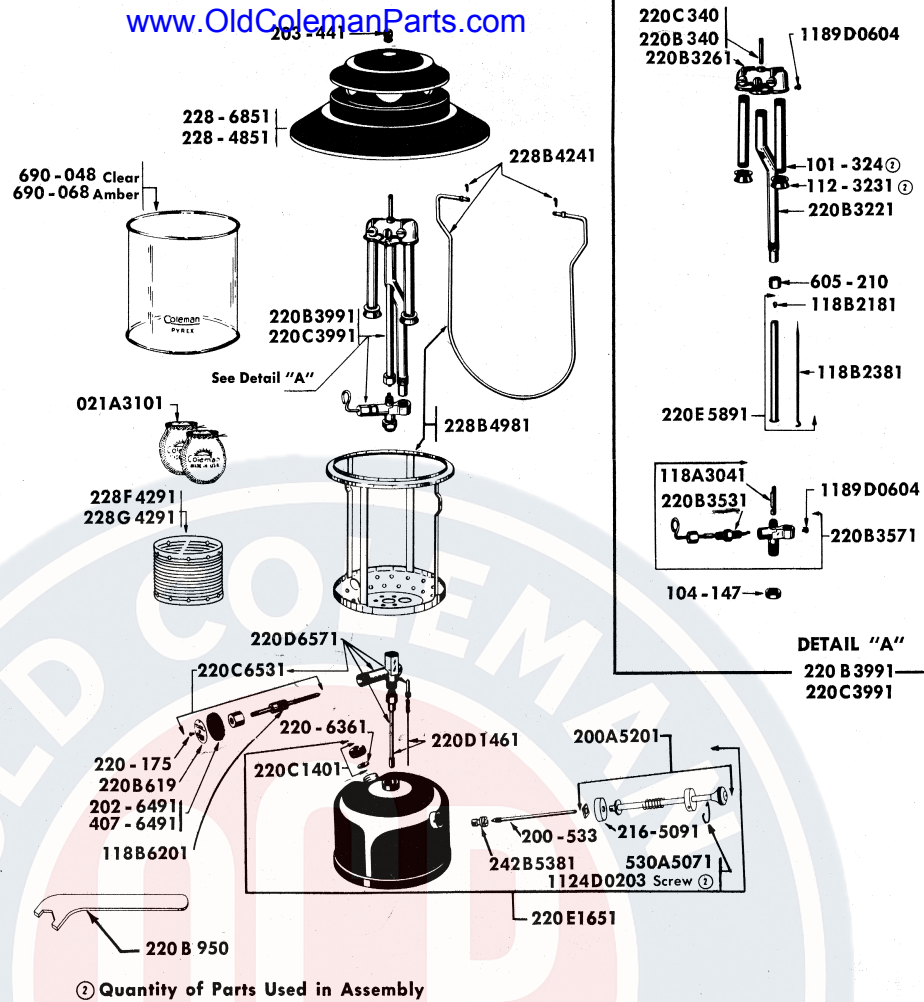

① Quantity of Parts Used in Assembly

**MODEL 228F SHOWN**

MODEL	FOUNT	VENTILATOR (Porcelain)			LANTERN	
		Color	Diameter	Height	HEIGHT	FUEL CAPACITY
228D	Nickel	Green	8¾"	4⅞"	14½"	2 Pints
228E	Green	Green	8¾"	4⅞"		
228F	Green	Green	8¾"	3⅝"	13⅞"	2 Pints

PART NO.	DESCRIPTION	USED ON	PART NO.	DESCRIPTION	USED ON
8B119	Green Enamel		220C1401	Filler Cap Complete	
021A3101	021A Mantle		220C340	Ventilator Rod.....	228F
101-324	Burner Tube		220C3991	Burner Complete.....	228F
104-147	Nut (2⅞" — 27 Hex)		220C6531	Stem Ass'y	
112-3231	Burner Cap and Screen		220D1461	Tube Ass'y (Fuel and Air)	
118A3041	Eccentric Block		220D6571	Valve Ass'y (Less Generator and Cleaner Assembly)	
118B1361	Filler Cap Gasket (Used only with obsolete 220B1401)		220E1651	Fount Complete	
118B2181	Gas Tip (Marked "V")		220E5891	T44DL Generator	
118B2381	Needle Cap and Disc Ass'y		227-4801	Ventilator — Replaced by 228-6851.....	228D, 228E
118B6201	Valve Stem Packing		228-4851	Ventilator.....	228F
200-533	Air Stem		228-6851	Ventilator and Rod.....	228D, 228E, 228F
200A5201	Pump Plunger Ass'y		228B4241	Bail	
202-6491	Valve Wheel (Green).....	228E, 228F	228B4981	Frame and Rod	
203-441	Ball Nut		228F4291	Globe Base Rest.....	228D, 228E
216-5091	Pump Cup		228G4291	Globe Base Rest.....	228F
220-175	Self-Tapping Screw (#4—40 x ⅝")		242B5381	Check Valve	
220-6361	Filler Cap and Disc Ass'y		407-6491	Valve Wheel (Black).....	228F
220B3221	Air Intake Tube — Brass		530A5071	Pump Cap Clip	
220B3261	Mixing Chamber with Screw		605-210	Jamb Nut	
220B340	Ventilator Rod.....	228D, 228E	690-048	330 Clear Pyrex Globe	
220B3531	Tip Cleaner Stem		690-068	330A Amber Pyrex Globe — Accessory	
220B3571	Gas Tip Cleaner Ass'y		1124D0203	Sheet Metal Screw (#2 x ⅜" Bd. Hd.)..	228D
220B3991	Burner Complete.....	228D, 228E	1189D0604	Self-Tapping Screw (#6—32 x ¼", Type F)	
220B619	Direction Disc				
220B950	Wrench				