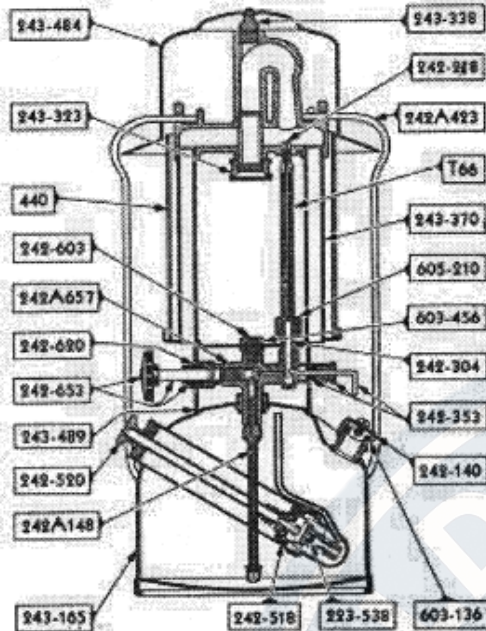

No. 243A, Instant-Lighting Lantern

Parts No.	NAME OF PART	Net Retail Price
T66	Generator (Gas Tip Marked "6")	\$.45
440	Mica Globe	.50
223 - 538	Pump Check Valve	.30
242 - 140	Filler Plug Complete	.30
242 - 218	Gas Tip (Marked "6")	.06
242 - 304	Tip Cleaner Eccentric Block Cannot Supply	
242 - 353	Tip Cleaner Stem Complete	.15
242 - 518	Pump Leather Assembly	.15
242 - 520	Pump Plunger Complete	.45
242 - 603	Frame to Valve Connection Stud	.06
242 - 620	Valve Stem Packing	.03
242 - 653	Valve Stem Complete	.30
242A 148	Fuel and Air Wire Complete (Fuel Tip Marked "L")	.36
242A 423	Bail	.18
242A 657	Fuel Valve Complete	1.80
243 - 165	Fount Complete	2.40
243 - 323	Burner Tube, Cap and Screen	.30
243 - 338	Ventilator Pin	.06
243 - 370	Burner Complete	1.50
243 - 484	Ventilator	.75
243 - 489	Globe Base Rest	.18
603 - 136	Filler Plug Gasket	.03
603 - 456	Hexagon Brass Nut (1/4"-18)	.03
605 - 210	Jamb Nut	.03