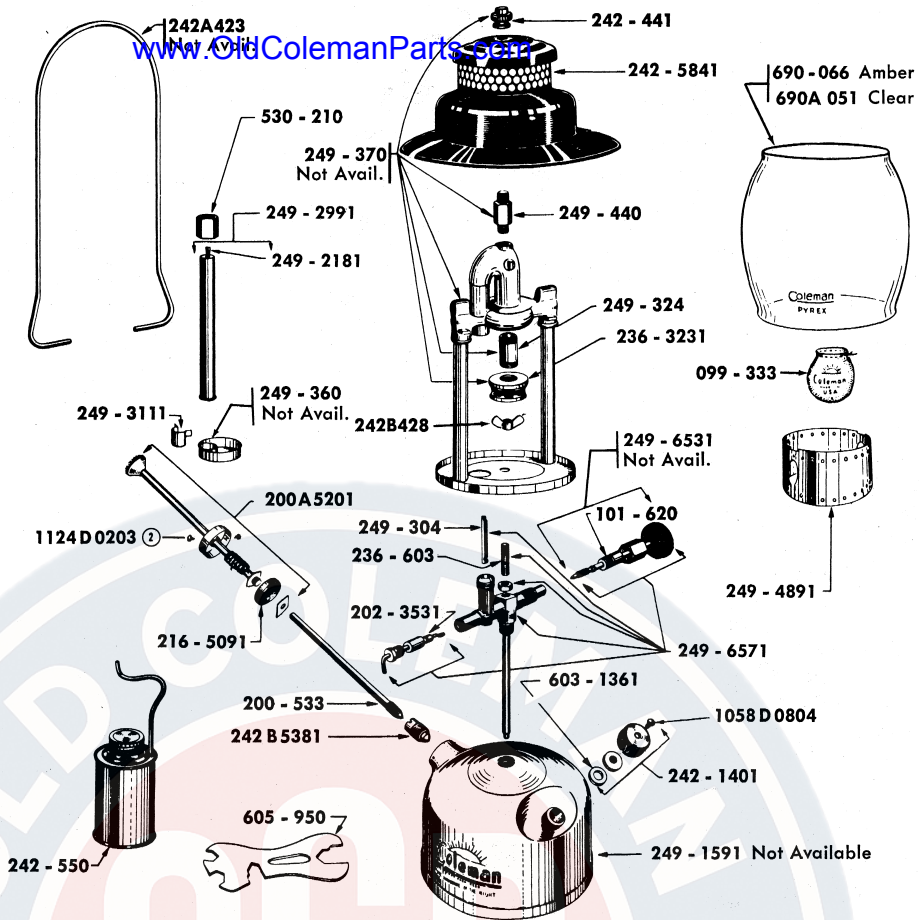

**PARTS LIST**

**249**

**ALCOHOL GENERATING  
KEROSENE SINGLE MANTLE**

**COLEMAN LANTERNS**

**LANTERNS**

Model 249

Discontinued except in Canada

② Quantity of Parts Used in Assembly

**MODEL 249 SHOWN**

MODEL	FINISH	
	Fount	Ventilator (Porcelain)
249	Nickel	Green (5 1/2")

PART NO.	DESCRIPTION	USED ON	PART NO.	DESCRIPTION	USED ON
099 - 333	999 Mantle		249 - 304	Eccentric Block	
101 - 620	Valve Stem Packing		249 - 3111	Spring Clip (Preheater Cup)	
200 - 533	Air Stem		249 - 324	Burner Tube	
200A5201	Pump Plunger Ass'y		249 - 360	Preheater Cup — Not Available	
202 - 3531	Tip Cleaner Stem		249 - 370	Burner Ass'y Complete — Not Available	
216 - 5091	Pump Cup		249 - 440	Ventilator Rod	
236 - 3231	Burner Cap and Screen		249 - 4891	Globe Base Rest	
236 - 603	Connecting Stud		249 - 6531	Stem Ass'y — Not Available — Use 249-6571	
242 - 1401	Filler Cap		249 - 6571	Valve (Less Generator)	
242 - 441	Ball Nut		530 - 210	Jamb Nut	
242 - 550	Filling Can		530 - 452	Screw (Replaced by 1124D0203)	
242 - 5841	Ventilator		603 - 1361	Filler Cap Gasket	
242A423	Bail — Not Available		605 - 950	Wrench (Large)	
242B428	Wing Nut		690 - 066	550A Amber Pyrex Globe — Accessory	
242B5381	Check Valve		690A051	550 Clear Pyrex Globe	
249 - 1591	Fount (Less Pump and Filler Cap) — Not Available		1058D0804	Screw (Filler Cap) (#8—32 x 1/4")	
249 - 2181	Gas Tip (Marked +)		1124D0203	Sheet Metal Screw (#2 x 3/16", Type Z, Bd. Hd.)	
249 - 2991	Generator				