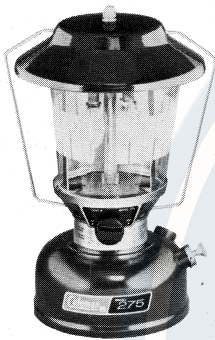

PARTS LIST

**275-, 275A710**  
INSTANT LIGHT GASOLINE  
TWO MANTLE

COLEMAN LANTERNS

**LANTERNS**

Model 275

MODEL 275 SHOWN

MODEL	FINISH		LANTERN HEIGHT	FUEL CAPACITY
	Fount	Ventilator (Porcelain)		
275	Dusk Brown	Dusk Erown 8 1/4"	13 3/8"	2 Pints

PART NO.	DESCRIPTION	USED ON	PART NO.	DESCRIPTION	USED ON
8B296	Enamel, Dusk Brown		275-6591	Fount Comp.	
21A1001	Mantle		275A0481	Globe, Stripe Frosted	
118B2181	Gas Tip		275A0771	Air Intake Tube	
118B2381	Needle Assembly		275A1051	Fitting Air Intake Tube	
200-6381	Check Valve & Stem		275A1411	Packing Gland	
216-5091	Pump Cup		275A2141	Valve Stem	275
220-3301	Burner Tube		275A5071	Capital	275A
220-5231	Cap & Screen		275A5291	Base Rest	275A
220-5261	Mixing Chamber		275A5491	Knob Assembly, Valve	
220C1401	Filler Cap		275A5851	Ventilator	
220E5891	Generator		275A6571	Valve Assembly	275
242-1071	Push-On Nut		275B1091	Bail	
242D5201	Pump Plunger		275B1141	Index Spring	
275-106	Retaining Ring		275B5231	Fuel & Air Tube	275A
275-1161	Pack Nut		275B6571	Valve Assembly	275A
275-120	Nut, Ventilator		530A5071	Clip, Pump Cap	
275-1401	Packing		605-210	Jamb Nut, Generator	
275-5071	Capital	275	5410-2451	Nut, Frame	
275-5111	Index Assembly	275	5445-3641	E Ring	275
275-5291	Base Rest	275	275-5141	Valve Stem	275A
275-5301	Frame Assembly		275A1421	Packing Gland	275A
275-5341	Burner Assembly*				