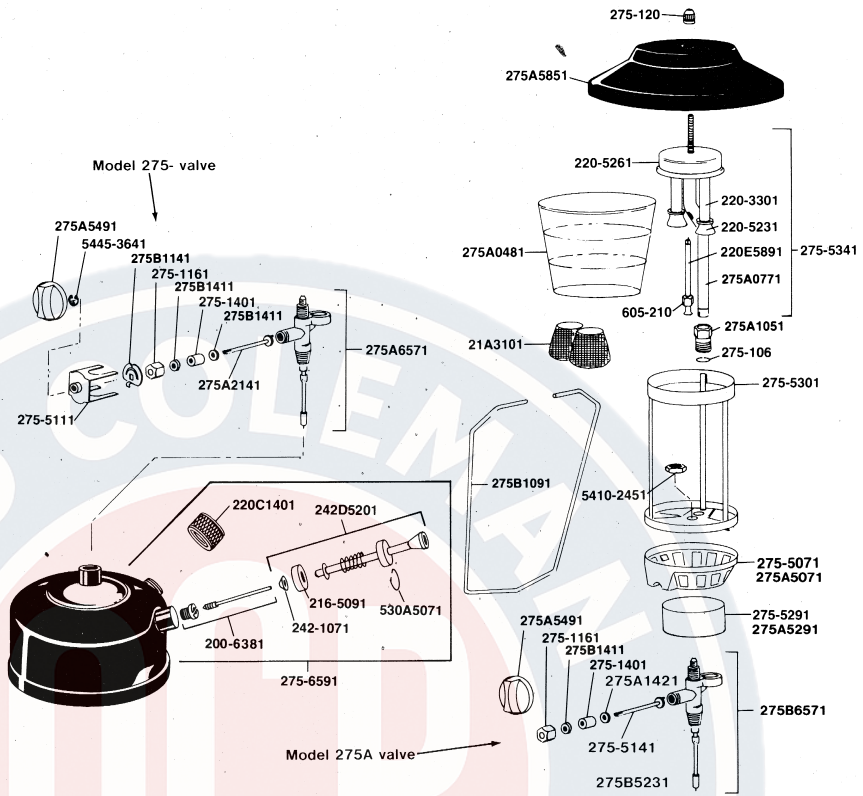

PARTS LIST

**275-, 275A710**  
INSTANT LIGHT GASOLINE  
TWO MANTLE

COLEMAN LANTERNS

**LANTERNS**

Model 275

MODEL 275 SHOWN

MODEL	FINISH		LANTERN HEIGHT	FUEL CAPACITY
	Fount	Ventilator (Porcelain)		
275	Dusk Brown	Dusk Erown 8 1/4"	13 3/8"	2 Pints

PART NO.	DESCRIPTION	USED ON	PART NO.	DESCRIPTION	USED ON
8B296	Enamel, Dusk Brown		275-6591	Fount Comp.	
21A1001	Mantle		275A0481	Globe, Stripe Frosted	
118B2181	Gas Tip		275A0771	Air Intake Tube	
118B2381	Needle Assembly		275A1051	Fitting Air Intake Tube	
200-6381	Check Valve & Stem		275A1411	Packing Gland	
216-5091	Pump Cup		275A2141	Valve Stem	275
220-3301	Burner Tube		275A5071	Capital	275A
220-5231	Cap & Screen		275A5291	Base Rest	275A
220-5261	Mixing Chamber		275A5491	Knob Assembly, Valve	
220C1401	Filler Cap		275A5851	Ventilator	
220E5891	Generator		275A6571	Valve Assembly	275
242-1071	Push-On Nut		275B1091	Bail	
242D5201	Pump Plunger		275B1141	Index Spring	
275-106	Retaining Ring		275B5231	Fuel & Air Tube	275A
275-1161	Pack Nut		275B6571	Valve Assembly	275A
275-120	Nut, Ventilator		530A5071	Clip, Pump Cap	
275-1401	Packing		605-210	Jamb Nut, Generator	
275-5071	Capital	275	5410-2451	Nut, Frame	
275-5111	Index Assembly	275	5445-3641	E Ring	275
275-5291	Base Rest	275	275-5141	Valve Stem	275A
275-5301	Frame Assembly		275A1421	Packing Gland	275A
275-5341	Burner Assembly*				

\*Less Generator & Nut