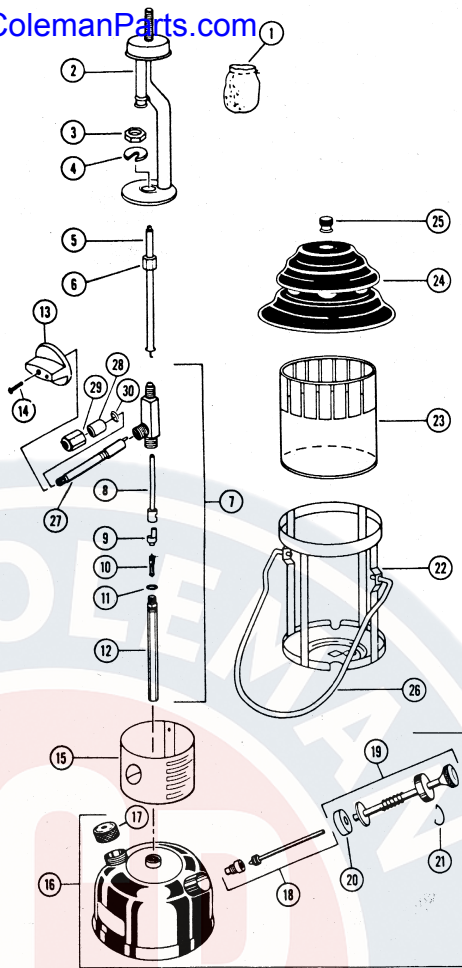

## 286-700

Gas Lantern

Discontinued Model

Model 286-700

[www.OldColemanParts.com](http://www.OldColemanParts.com)

Model 286-700

Model	Color	Diameter	Lantern Height	Fuel Capacity
286-700	Green	5 1/8"	12 1/4"	1.26 Pints

KEY PART NO.	DESCRIPTION	KEY PART NO.	DESCRIPTION
① 21A1001	Mantle	①⑥ 286-6151	Fount Assy.
② 286A5341	Burner Assy.	①⑦ 220C1401	Fuel Cap
③ 288-1641	Nut	①⑧ 200-6381	Check Valve & Stem Assy.
④ 288-1251	U-Clip	①⑨ 242D5201	Plunger Assy.
⑤ 288-5891	Generator	②① 216-1091	Pump Cup
⑥ 288-1621	Jamb Nut	②② 530A5071	Pump Clip
⑦ 286A6571	Valve Assy.	②③ 286-5301	Frame Assy.
⑧ 288C3041	Eccentric Block	②④ 214A0461	Globe
⑨ 288B3031	Valve Block	②⑤ 288-4851	Ventilator
⑩ 288-3651	Valve Core	②⑥ 288-4411	Ball Nut
⑪ 288-1261	O-Ring	②⑦ 288-1381	Bail
⑫ 288B5231	Feed Tube Assy.	②⑧ 286A6141	Valve Stem Assy.
⑬ 288-5491	Knob	②⑨ 118D6201	Packing
⑭ 220C175	Screw	③① 242B6161	Pack Nut. . . . . Not Available
⑮ 286-5291	Collar	③② 1202B1101	Pack Washer . . . . . Not Available