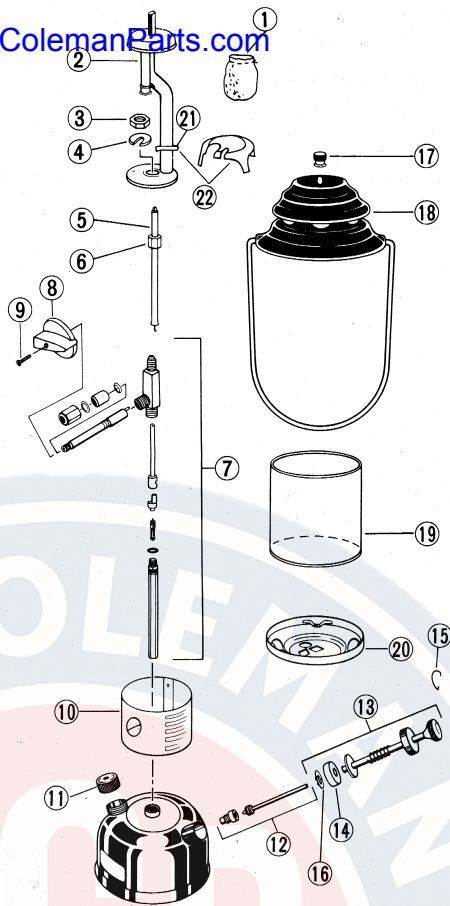

LANTERNS

286A7035

Gas Lantern

MODEL 286A703

www.OldColemanParts.com

Model 286A703

Model	Color	Diameter	Lantern Height	Fuel Capacity
286A703	Red	5 1/4"	12 1/4"	1.26 Pints

KEY PART NO.	DESCRIPTION	KEY PART NO.	DESCRIPTION
①	21A1001 Mantle	⑫	200-6381 Check Valve & Air Stem
②	286B5341 Burner Assy.	⑬	242D5201 Pump Plunger Assy.
③	288-1641 Nut	⑭	216-1091 Pump Cup (Neoprene)
④	288-1251 U-Clip	⑮	530A5071 Pump Cap Clip
⑤	288-5891 Generator	⑯	242-1071 Push On Nut
⑥	288-1621 Jamb Nut	⑰	288-4411 Ball Nut
⑦	286A6571 Valve Assy.	⑱	286-5101 Ventilator & Bail Assy.
⑧	288-5491 Knob	⑲	214A 0461 Globe
⑨	220C175 Screw	⑳	288-5401 Frame Bottom
⑩	286-5071 Collar	㉑	231A311 Spring Clip
⑪	220C1401 Filler Cap	㉒	286-1151 Heat Shield