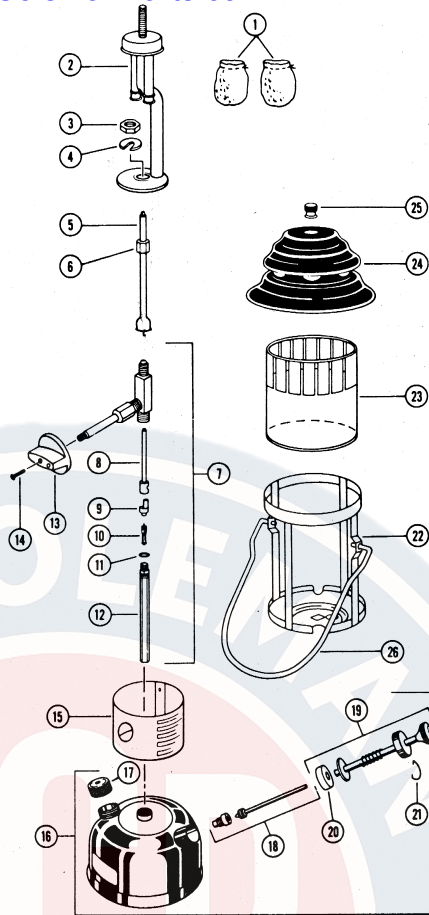

LANTERNS

www.OldColemanParts.com

288-700

Gas Lantern

Discontinued Model

Model 288-700

Model 288-700

Model	Color	Diameter	Lantern Height	Fuel Capacity
288-700	Green	5 1/8"	12 1/4"	1.26 Pints

KEY PART NO. DESCRIPTION

- ① 21A1001 Mantle
- ② 288A5341 Burner Assy.
- ③ 288-1641 Nut
- ④ 288-1251 U-Clip
- ⑤ 288-5891 Generator
- ⑥ 288-1621 Jamb Nut
- ⑦ 288A6571 Valve Assy.
- ⑧ 288C3041 Eccentric Block
- ⑨ 288B3031 Valve Block
- ⑩ 288-3651 Valve Core
- ⑪ 288-1261 O-Ring
- ⑫ 288B5231 Feed Tube Assy.
- ⑬ 288-5491 Knob

KEY PART NO. DESCRIPTION

- ⑭ 220C175 Screw
- ⑮ 288-5291 Collar
- ⑯ 288-6151 Fount Assembly
- ⑰ 220C1401 Fuel Cap
- ⑱ 200-6381 Check Valve & Stem Assembly
- ⑲ 242D5201 Plunger Assembly
- ⑳ 216-1091 Pump Cup
- ㉑ 530A5071 Pump Clip
- ㉒ 288-5301 Frame Assembly
- ㉓ 214A0461 Globe
- ㉔ 288-4851 Ventilator
- ㉕ 288-4411 Ball Nut
- ㉖ 288-1381 Bail